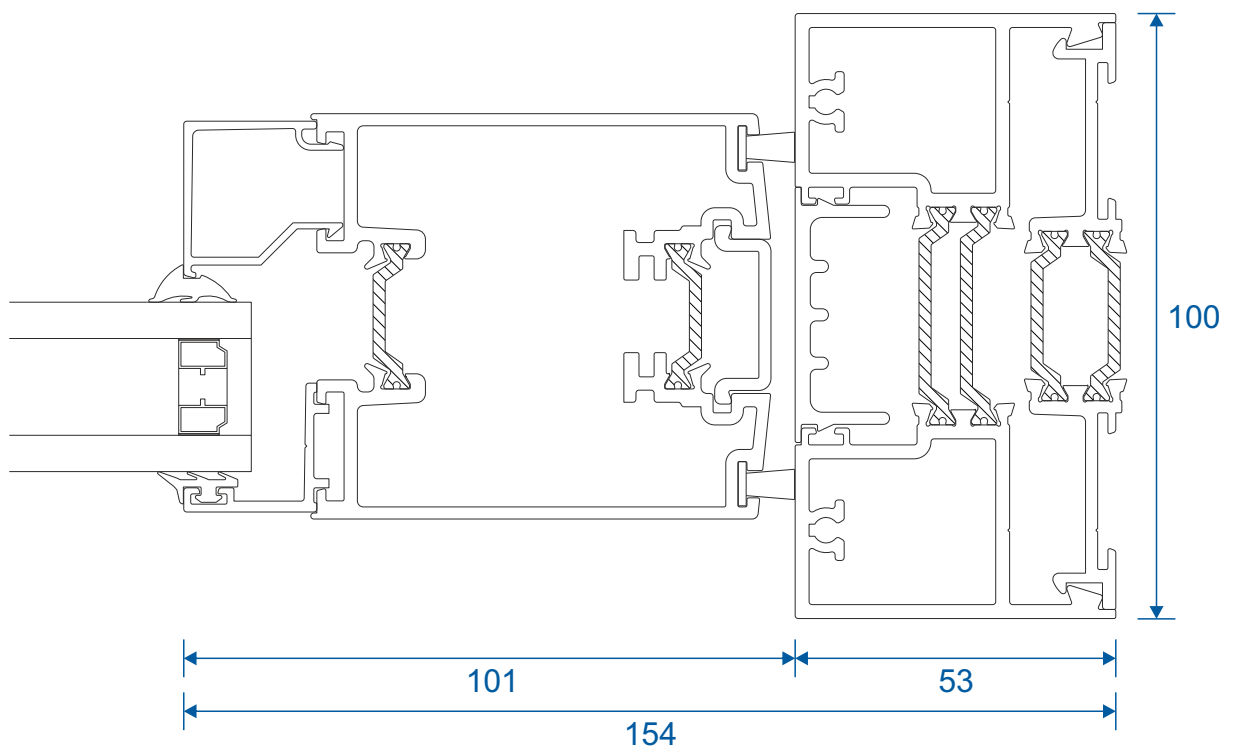

Locking Jamb For Panic Bar