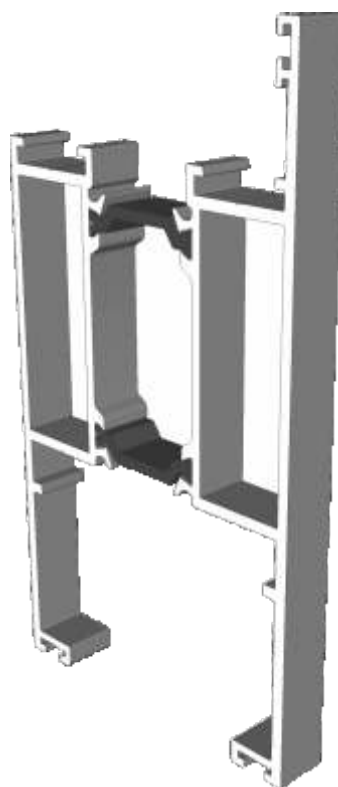

IMP039 - Primary Lock Stile

IMP040 - Secondary Door Stile

IMP041 - Stile For Concealed Panic Hardware

Door Sash

IMP120 - Top Rail

IMP027 - Bottom Rail

Midrail & Corner Post

IMP034 - Large Midrail