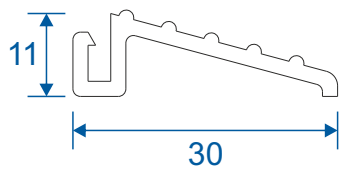

IMP030 - Beaded Screen Transom

Threshold

IMP056 - Drainage Sub-Cill

IMP411 - Low Threshold

Silver Anodized Only

EUD03 - Low Threshold Ramp (Optional)

Silver Anodized Only

Cills

ETC457 - 150mm Cill

ETC458 - 190mm Cill

ETC479 - 225mm Cill

Door Sash

IMP036N - Anti-Finger Trap Stile

IMP037N - Anti-Finger Trap Stile For Push Bar

IMP035 - Anti-Finger Trap Adapter

Door Sash