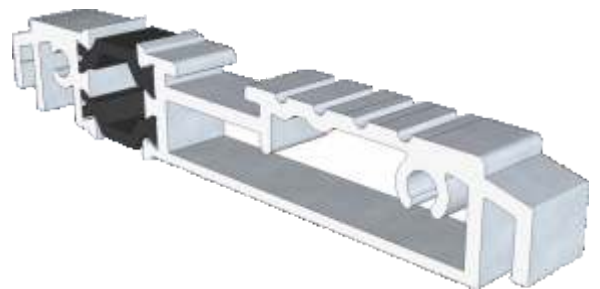

IMP030 - Beaded Screen Transom

Threshold

IMP056 - Drainage Sub-Cill

IMP411 - Low Threshold

Silver Anodized Only

EUD03 - Low Threshold Ramp (Optional)

Silver Anodized Only

Cills

ETC457 - 150mm Cill

ETC458 - 190mm Cill

ETC479 - 225mm Cill

Door Sash

IMP036N - Anti-Finger Trap Stile

IMP037N - Anti-Finger Trap Stile For Push Bar

IMP035 - Anti-Finger Trap Adapter

Door Sash