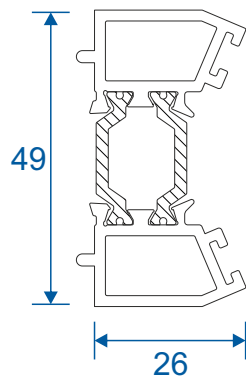

ETC457 - 150mm Cill

ETC458 - 190mm Cill

ETC479 - 225mm Cill

Door Sash

IMP036N - Anti-Finger Trap Stile

IMP037N - Anti-Finger Trap Stile For Push Bar

IMP035 - Anti-Finger Trap Adapter

Door Sash