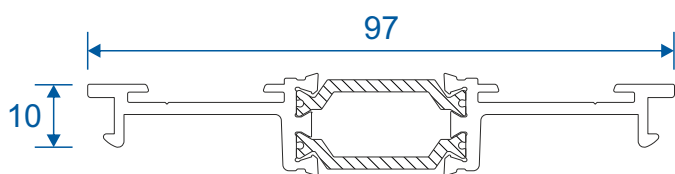

IMP013 - Beaded Pocket Closer