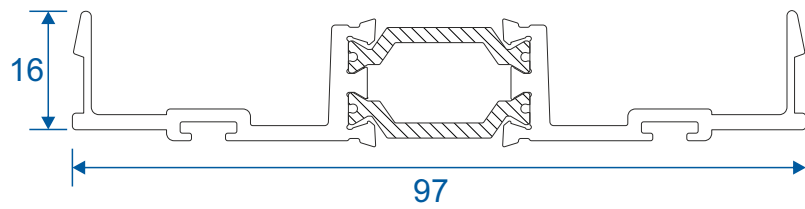

Sections

| | |
|-------------------------------------|----|
| Fixed Screen - Jamb & Mullion | 12 |
| Fixed Screen - Head, Transom & Base | 13 |
| Door - Hinged Jamb | 14 |
| Door - Lock Jamb | 15 |
| Door - Head | 16 |
| Door - Threshold | 17 |
| Door - Double Meeting Stile | 18 |
| Door - Midrail | 19 |
| Door To Fixed Lite Combination | 20 |

Frame

IMP210 - Pocket Glazing Mullion / Head

IMP016 - Shallow Pocket Closure

IMP217 - Bead / Pocket Glazed Transom

IMP013 - Beaded Pocket Closer

Frame & Transom

IMP010 - Over Head Closer

IMP011 - Overhead Closure Box

IMP030 - Beaded Screen Transom

Threshold

IMP056 - Drainage Sub-Cill

IMP411 - Low Threshold

Silver Anodized Only

EUD03 - Low Threshold Ramp (Optional)

Silver Anodized Only

Cills

ETC457 - 150mm Cill

ETC458 - 190mm Cill

ETC479 - 225mm Cill

Door Sash

IMP036N - Anti-Finger Trap Stile

IMP037N - Anti-Finger Trap Stile For Push Bar

IMP035 - Anti-Finger Trap Adapter

Door Sash