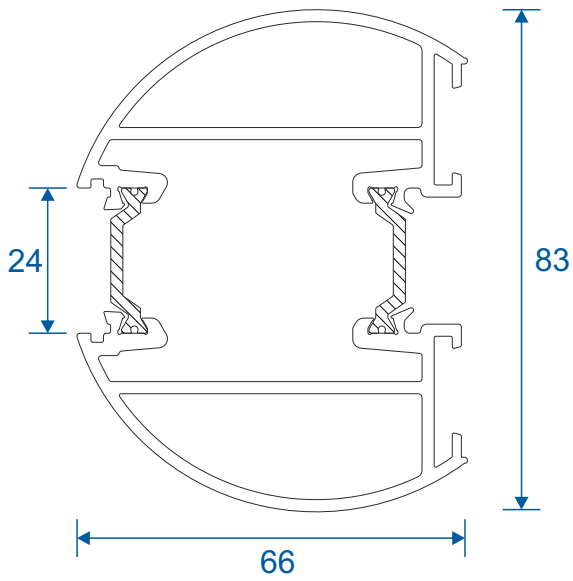

ETC457 - 150mm Cill

ETC458 - 190mm Cill

ETC479 - 225mm Cill

Door Sash

IMP036N - Anti-Finger Trap Stile

IMP037N - Anti-Finger Trap Stile For Push Bar

IMP035 - Anti-Finger Trap Adapter

Door Sash