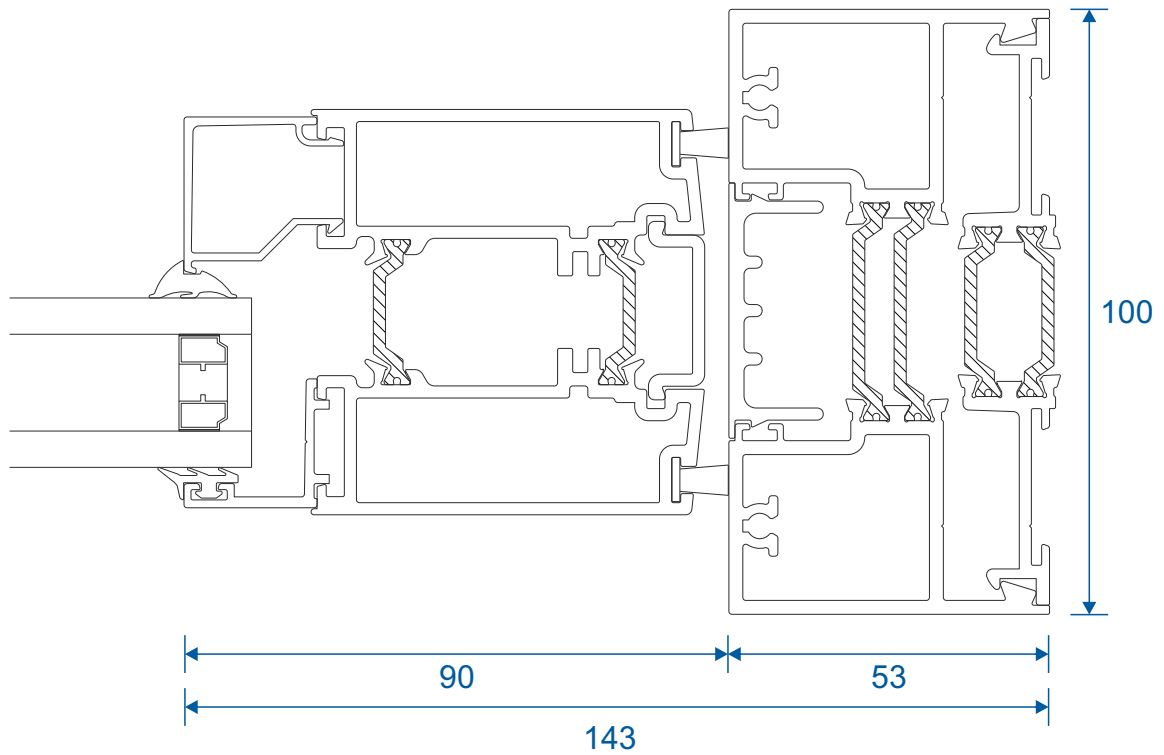

Locking Jamb

Locking Jamb