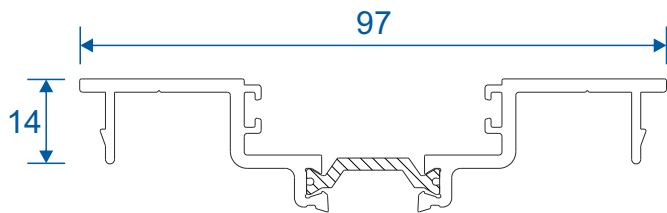

IMP016 - Shallow Pocket Closure