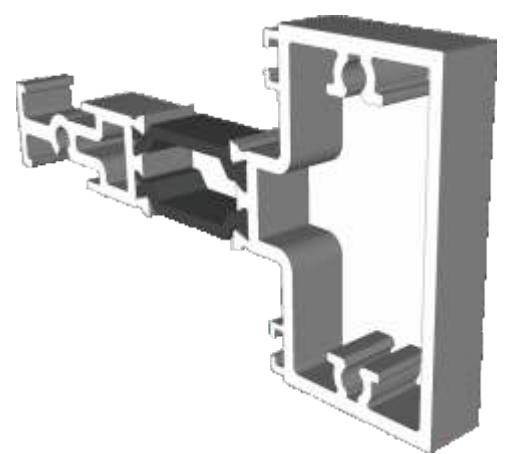

Sections

| | |
|-------------------------------------|----|
| Fixed Screen - Jamb & Mullion | 12 |
| Fixed Screen - Head, Transom & Base | 13 |
| Door - Hinged Jamb | 14 |
| Door - Lock Jamb | 15 |
| Door - Head | 16 |
| Door - Threshold | 17 |
| Door - Double Meeting Stile | 18 |
| Door - Midrail | 19 |
| Door To Fixed Lite Combination | 20 |

Frame

IMP210 - Pocket Glazing Mullion / Head

IMP016 - Shallow Pocket Closure

IMP217 - Bead / Pocket Glazed Transom

IMP013 - Beaded Pocket Closer

Frame & Transom

IMP010 - Over Head Closer

IMP011 - Overhead Closure Box

IMP030 - Beaded Screen Transom

Threshold

IMP056 - Drainage Sub-Cill

IMP411 - Low Threshold

Silver Anodized Only

EUD03 - Low Threshold Ramp (Optional)

Silver Anodized Only

Cills

ETC457 - 150mm Cill

ETC458 - 190mm Cill

ETC479 - 225mm Cill

Door Sash

IMP036N - Anti-Finger Trap Stile

IMP037N - Anti-Finger Trap Stile For Push Bar

IMP035 - Anti-Finger Trap Adapter

Door Sash