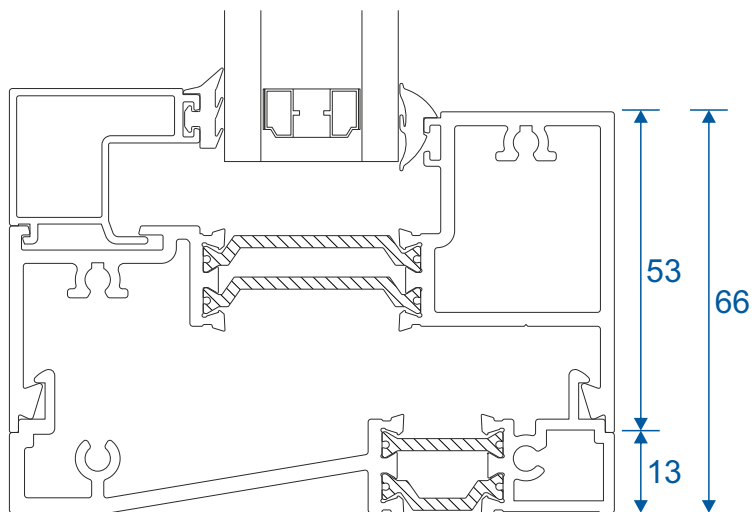

Head

Transom

Base

Example with 190mm cill

Hinged Jambs

Hinge Jamb

Hinge Jamb For Panic Bar

Locking Jamb