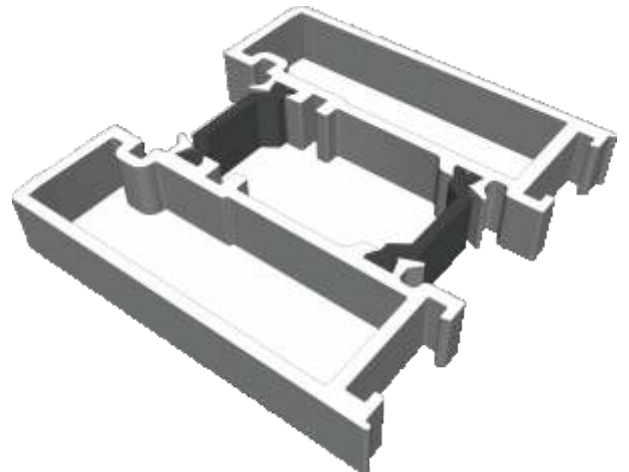

IMP040 - Secondary Door Stile