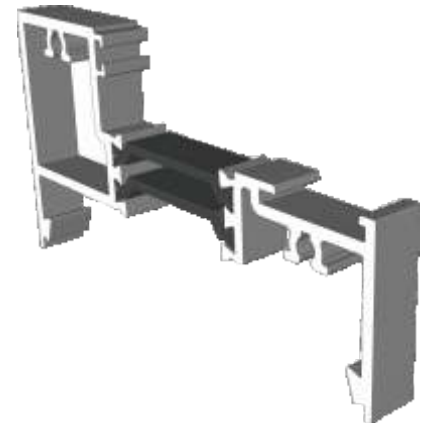

IMP217 - Bead / Pocket Glazed Transom