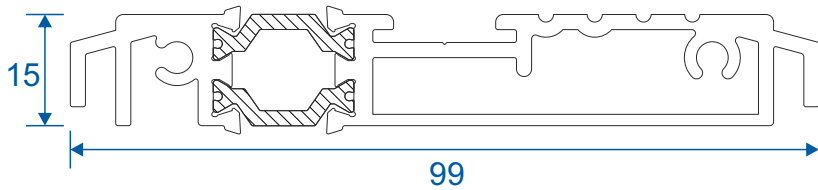

IMP030 - Beaded Screen Transom

Threshold

IMP056 - Drainage Sub-Cill

IMP411 - Low Threshold

Silver Anodized Only

EUD03 - Low Threshold Ramp (Optional)

Silver Anodized Only

Cills

ETC457 - 150mm Cill

ETC458 - 190mm Cill

ETC479 - 225mm Cill

Door Sash

IMP036N - Anti-Finger Trap Stile

IMP037N - Anti-Finger Trap Stile For Push Bar

IMP035 - Anti-Finger Trap Adapter

Door Sash