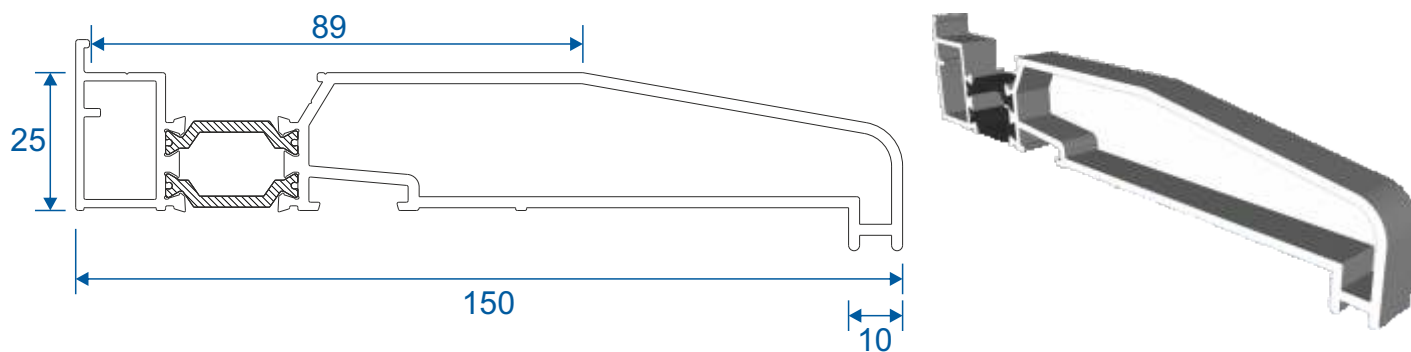

IMP030 - Beaded Screen Transom

Threshold

IMP056 - Drainage Sub-Cill

IMP411 - Low Threshold

Silver Anodized Only

EUD03 - Low Threshold Ramp (Optional)

Silver Anodized Only

Cills

ETC457 - 150mm Cill

ETC458 - 190mm Cill

ETC479 - 225mm Cill

Door Sash

IMP036N - Anti-Finger Trap Stile

IMP037N - Anti-Finger Trap Stile For Push Bar

IMP035 - Anti-Finger Trap Adapter

Door Sash