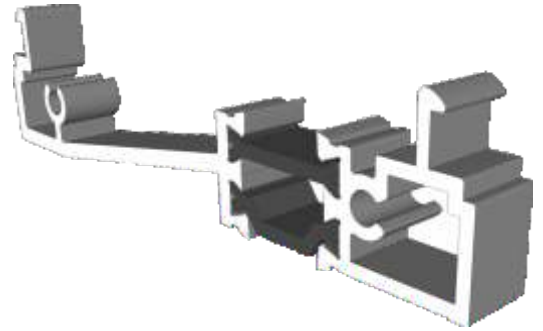

IMP030 - Beaded Screen Transom

Threshold

IMP056 - Drainage Sub-Cill

IMP411 - Low Threshold

Silver Anodized Only

EUD03 - Low Threshold Ramp (Optional)

Silver Anodized Only

Cills