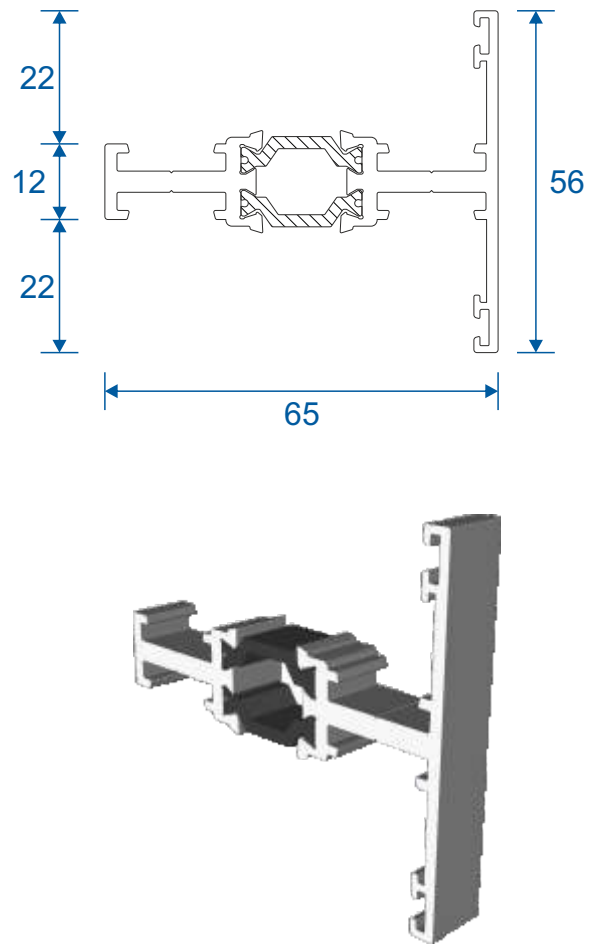

IMP032 - Small Midrail