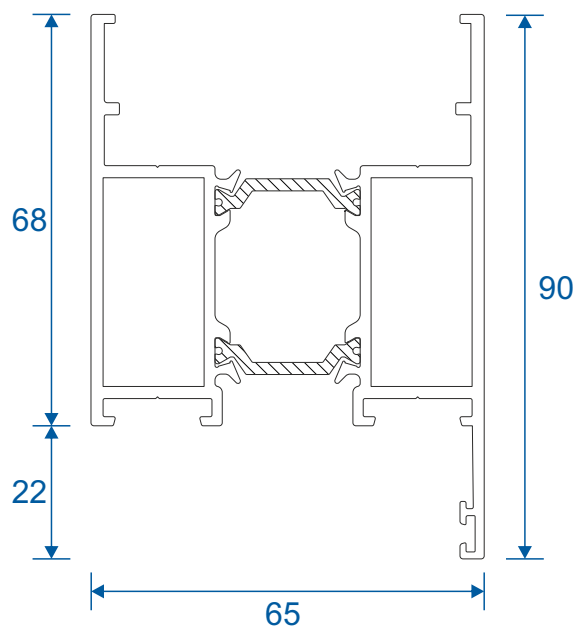

IMP039 - Primary Lock Stile

IMP040 - Secondary Door Stile

IMP041 - Stile For Concealed Panic Hardware

Door Sash

IMP120 - Top Rail

IMP027 - Bottom Rail

Midrail & Corner Post

IMP034 - Large Midrail