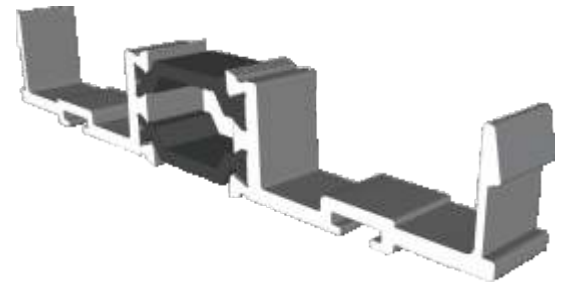

Sections

| | |
|-------------------------------------|----|
| Fixed Screen - Jamb & Mullion | 12 |
| Fixed Screen - Head, Transom & Base | 13 |
| Door - Hinged Jamb | 14 |
| Door - Lock Jamb | 15 |
| Door - Head | 16 |
| Door - Threshold | 17 |
| Door - Double Meeting Stile | 18 |
| Door - Midrail | 19 |
| Door To Fixed Lite Combination | 20 |

IMP030 - Beaded Screen Transom

Threshold

IMP056 - Drainage Sub-Cill

IMP411 - Low Threshold

Silver Anodized Only

EUD03 - Low Threshold Ramp (Optional)

Silver Anodized Only

Cills