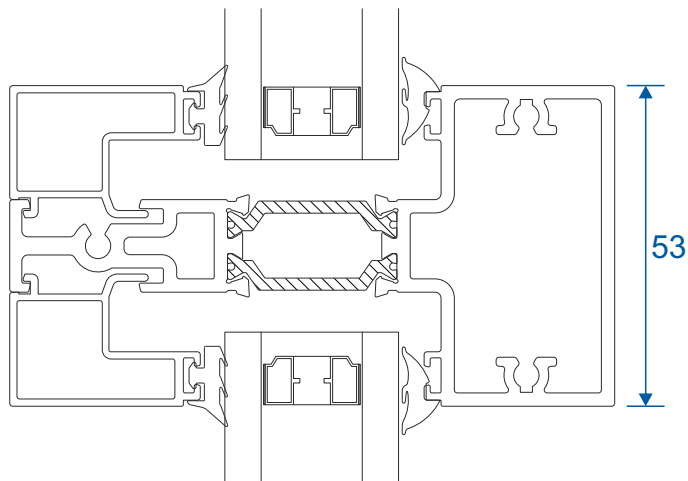

Head

Transom

Base

Example with 190mm cill

Hinged Jambs

Hinge Jamb

Hinge Jamb For Panic Bar

Locking Jamb