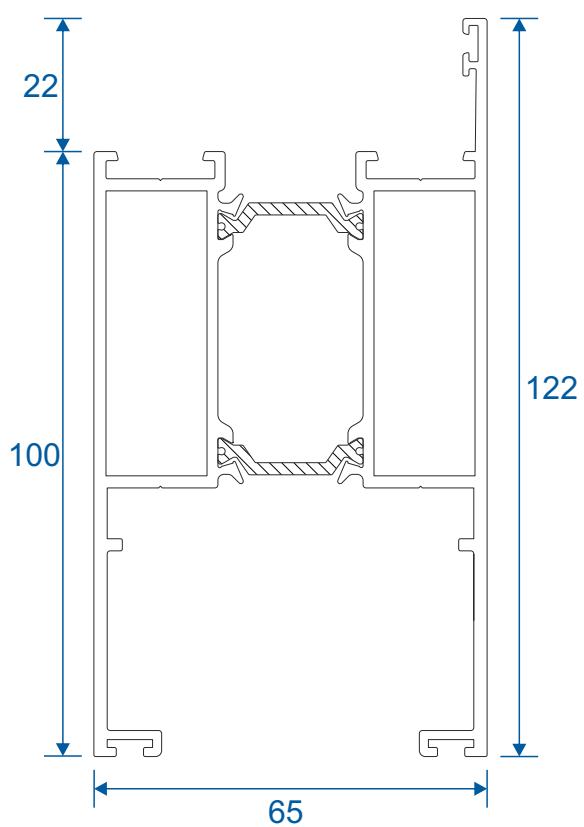

IMP027 - Bottom Rail