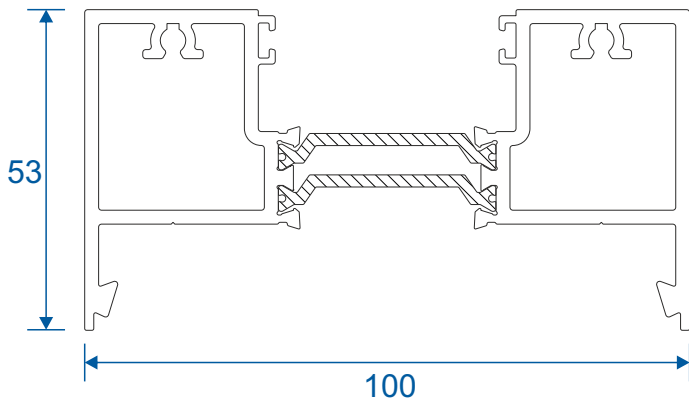

Frame

IMP210 - Pocket Glazing Mullion / Head