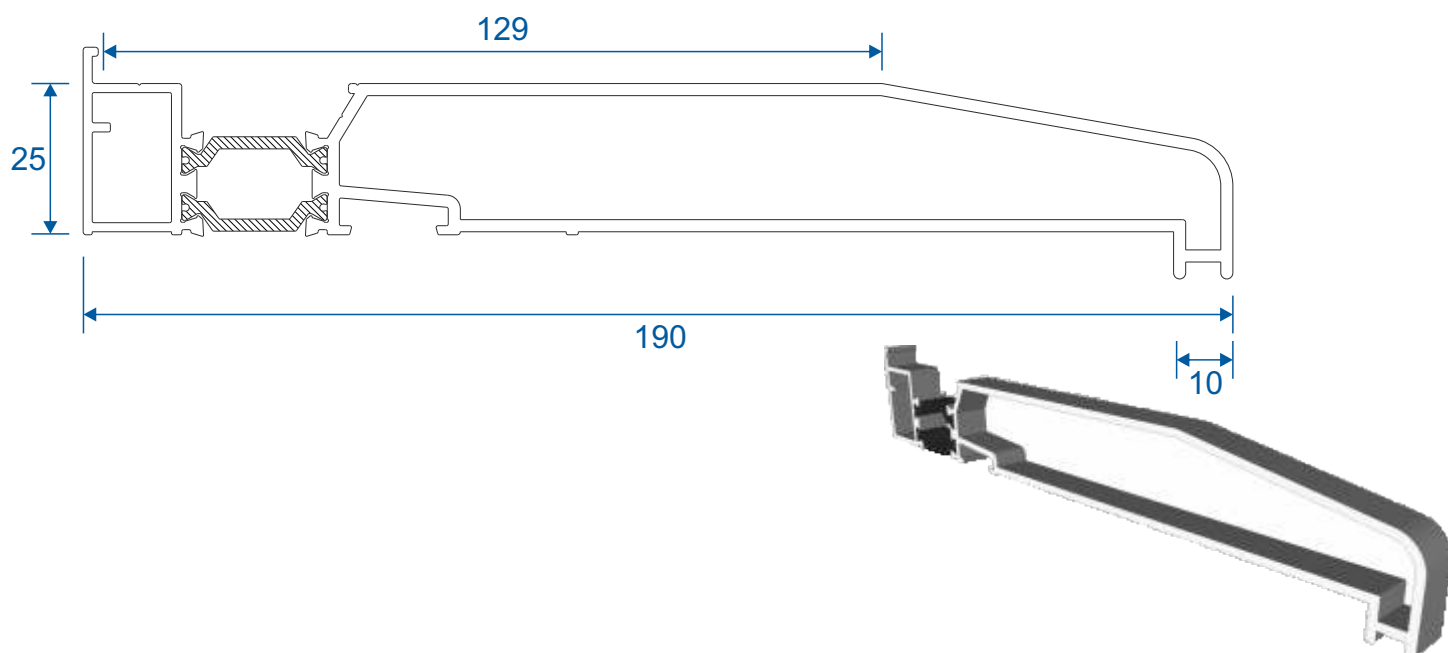

ETC457 - 150mm Cill

ETC458 - 190mm Cill

ETC479 - 225mm Cill

Door Sash

IMP036N - Anti-Finger Trap Stile

IMP037N - Anti-Finger Trap Stile For Push Bar

IMP035 - Anti-Finger Trap Adapter

Door Sash