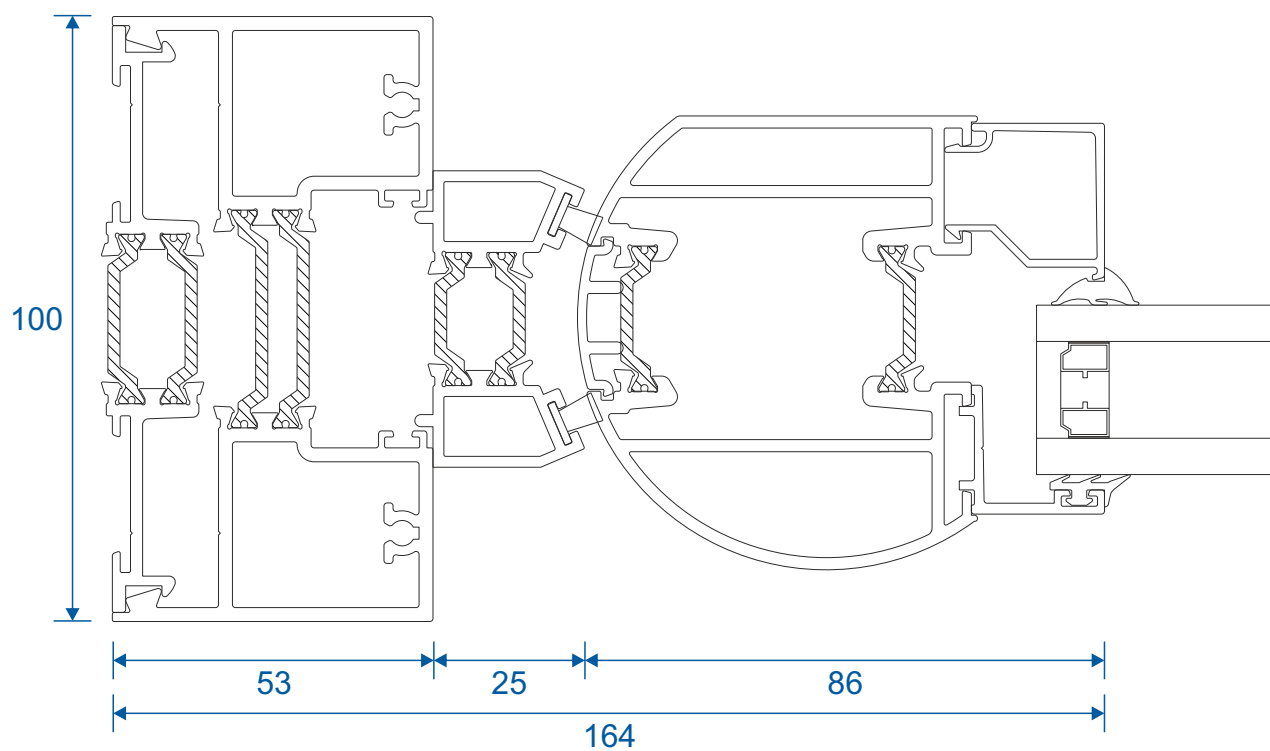

Head

Transom

Base

Example with 190mm cill

Hinged Jambs

Hinge Jamb

Hinge Jamb For Panic Bar

Locking Jamb