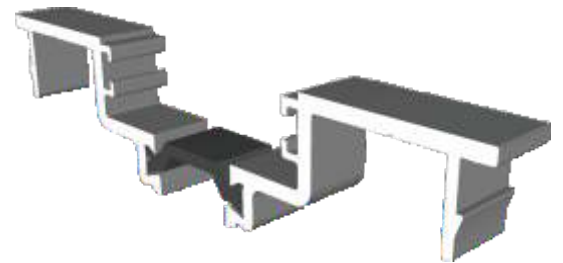

IMP016 - Shallow Pocket Closure