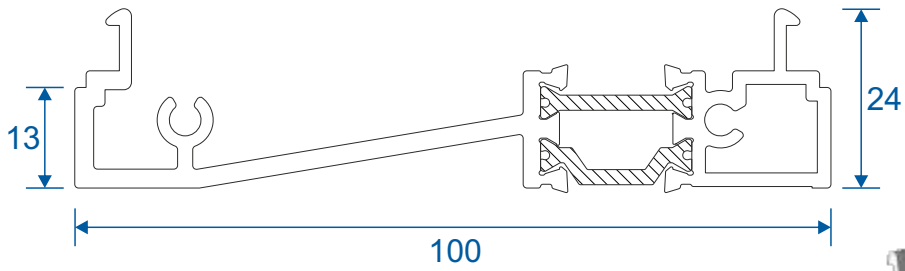

Sections

| | |
|-------------------------------------|----|
| Fixed Screen - Jamb & Mullion | 12 |
| Fixed Screen - Head, Transom & Base | 13 |
| Door - Hinged Jamb | 14 |
| Door - Lock Jamb | 15 |
| Door - Head | 16 |
| Door - Threshold | 17 |
| Door - Double Meeting Stile | 18 |
| Door - Midrail | 19 |
| Door To Fixed Lite Combination | 20 |

IMP030 - Beaded Screen Transom

Threshold

IMP056 - Drainage Sub-Cill

IMP411 - Low Threshold

Silver Anodized Only

EUD03 - Low Threshold Ramp (Optional)

Silver Anodized Only

Cills

ETC457 - 150mm Cill

ETC458 - 190mm Cill

ETC479 - 225mm Cill

Door Sash

IMP036N - Anti-Finger Trap Stile

IMP037N - Anti-Finger Trap Stile For Push Bar

IMP035 - Anti-Finger Trap Adapter

Door Sash