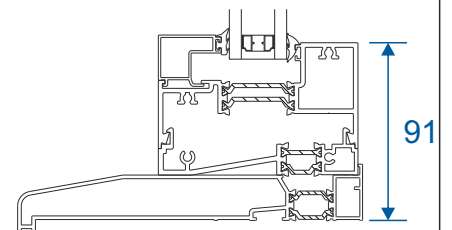

Head

Transom

Base

Example with 190mm cill

Hinged Jambs

Hinge Jamb

Hinge Jamb For Panic Bar

Locking Jamb

Locking Jamb

Locking Jamb For Panic Bar

Door Head

Head

Door Threshold

Low Threshold With Optional Ramps

Double Door Meeting Stile

Meeting Stile