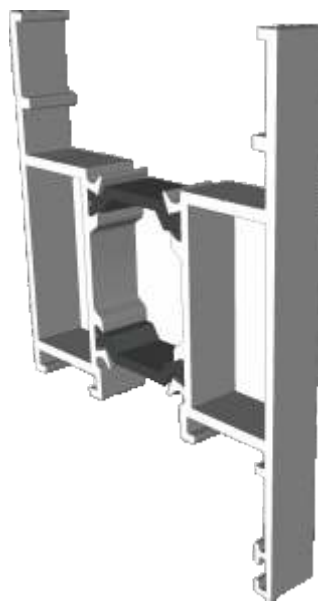

IMP039 - Primary Lock Stile

IMP040 - Secondary Door Stile

IMP041 - Stile For Concealed Panic Hardware

Door Sash

IMP120 - Top Rail

IMP027 - Bottom Rail

Midrail & Corner Post

IMP034 - Large Midrail