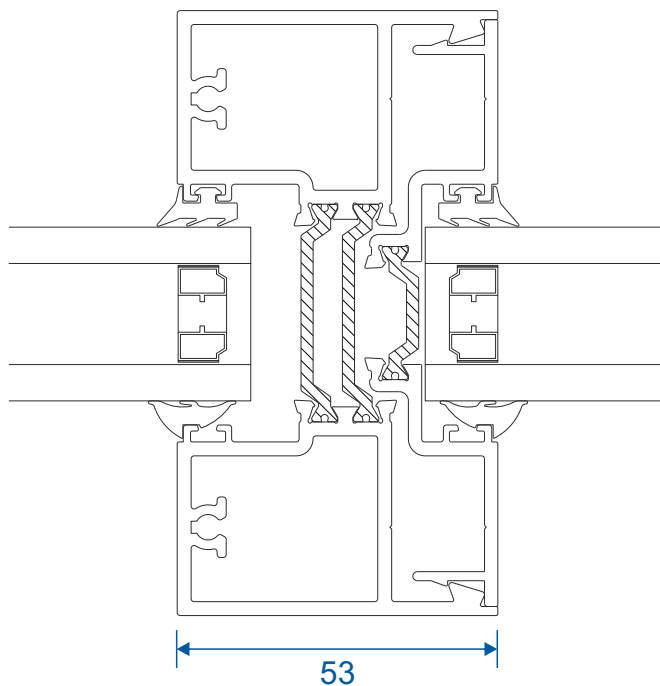

Fixed Screen

Jamb

Mullion