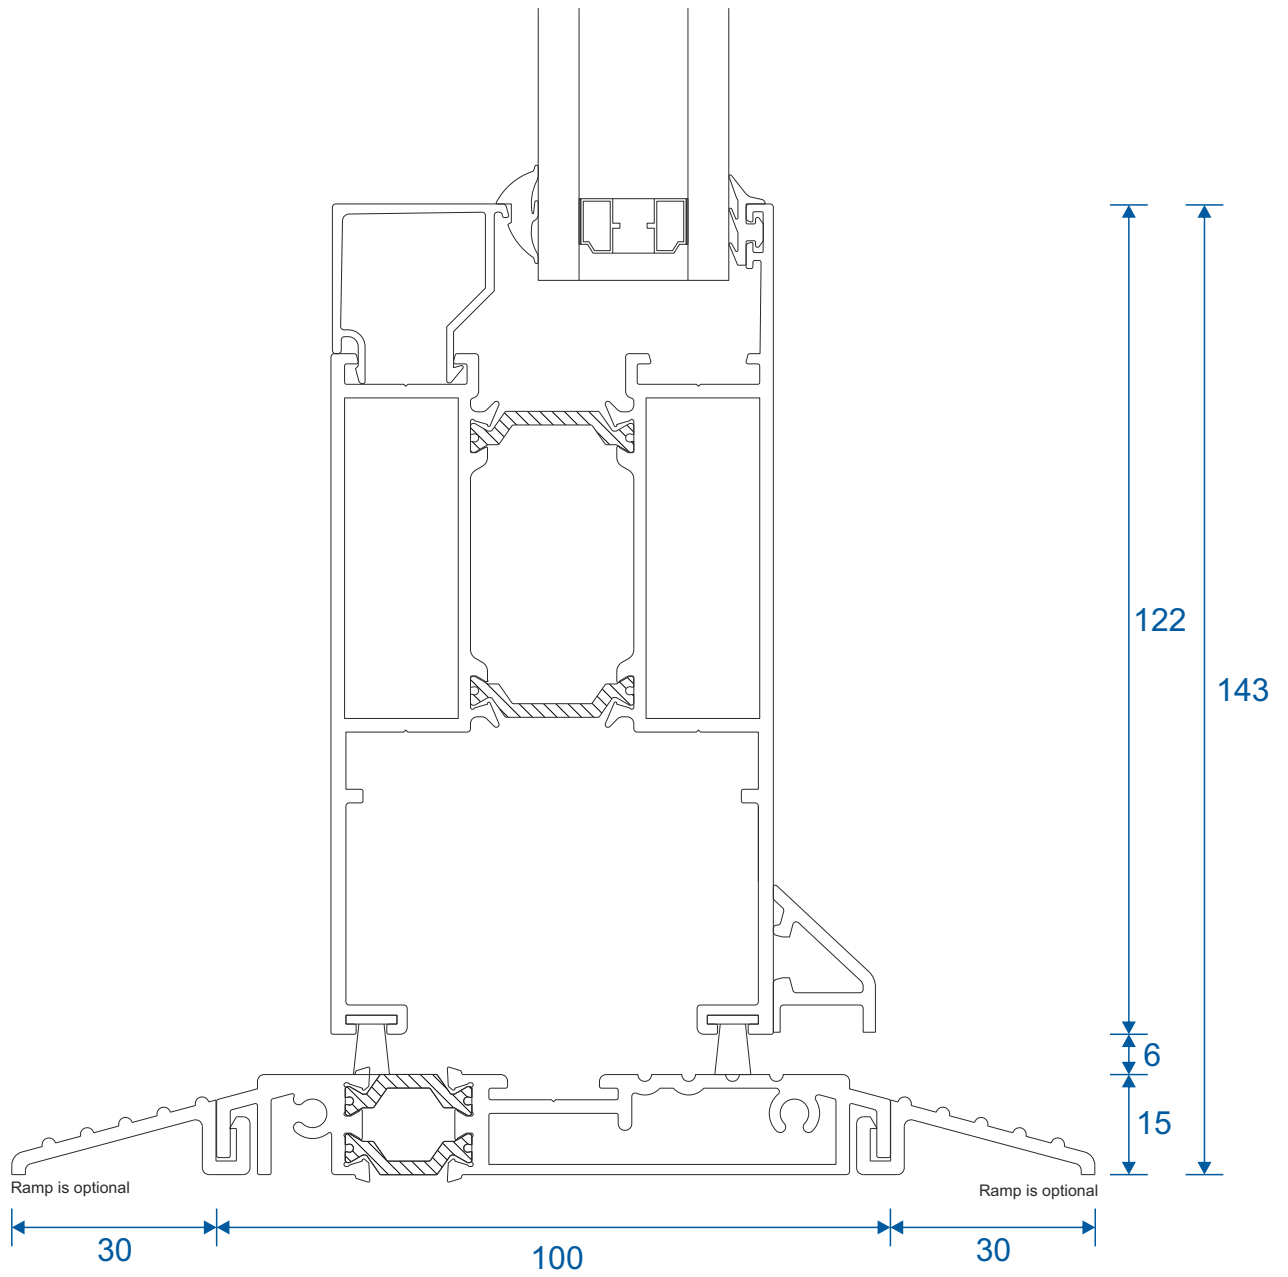

Locking Jamb

Locking Jamb For Panic Bar

Door Head

Head

Door Threshold

Low Threshold With Optional Ramps

Double Door Meeting Stile

Meeting Stile