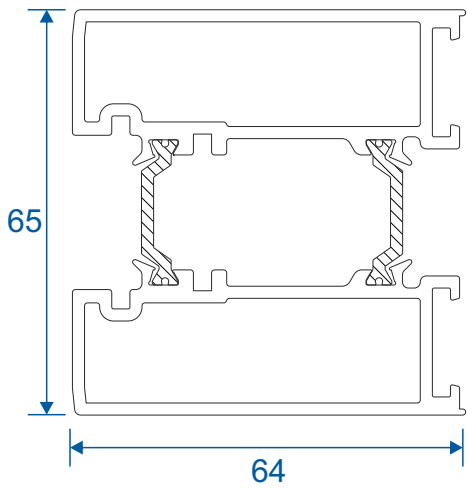

IMP040 - Secondary Door Stile