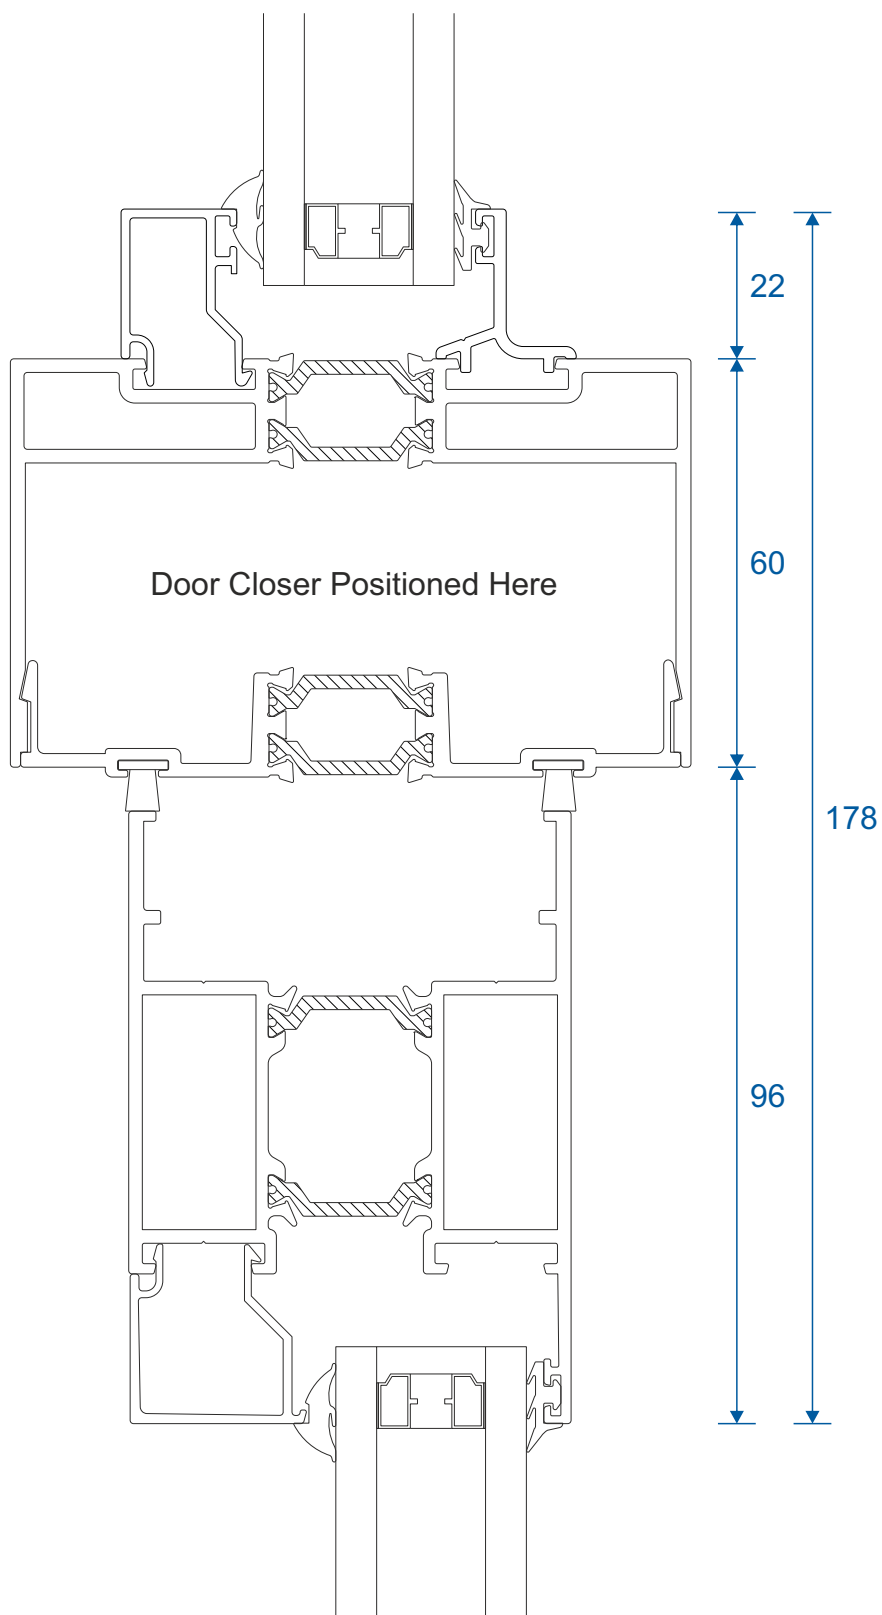

Door & Top Fixed Lite Combination

Combination