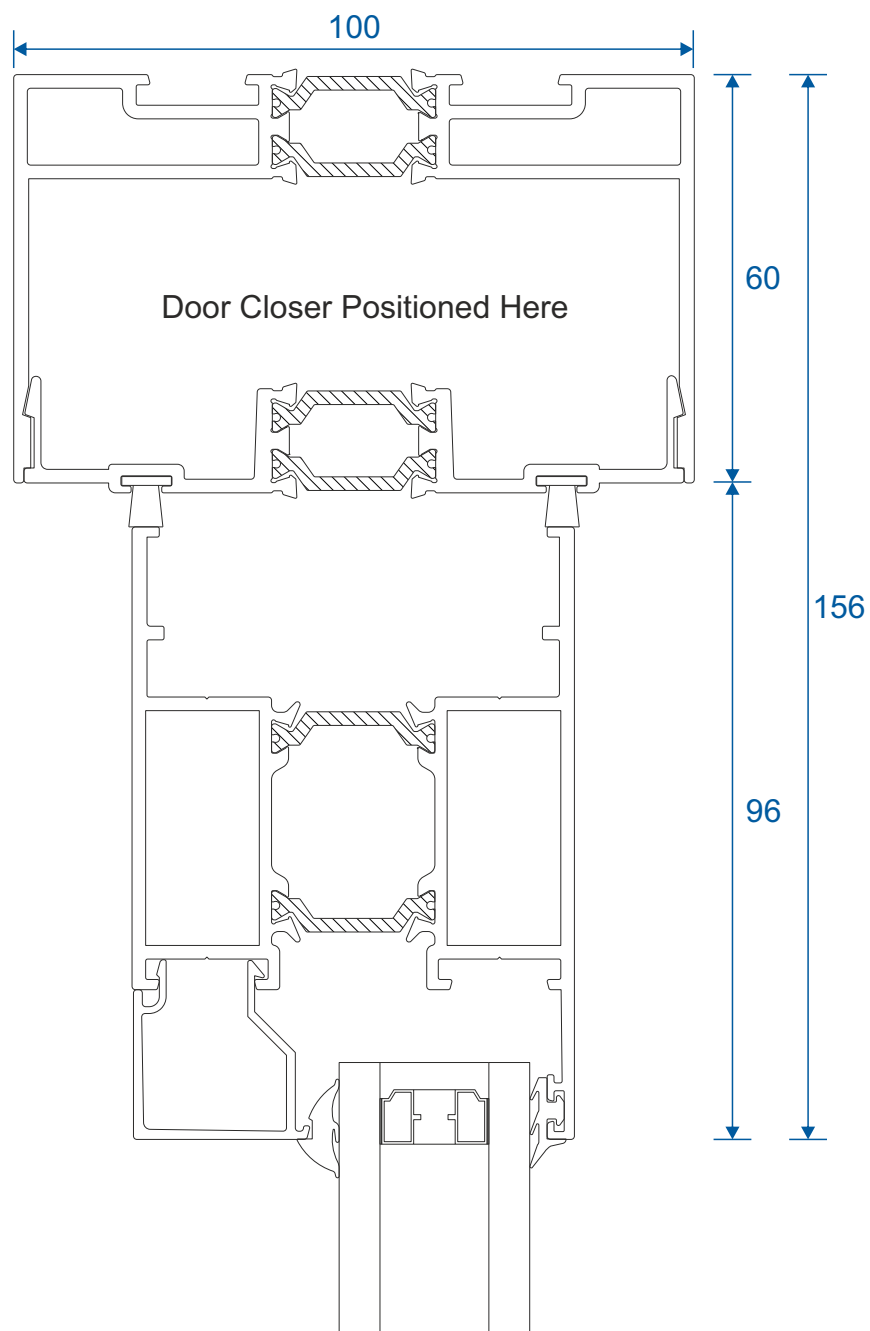

Locking Jamb

Locking Jamb For Panic Bar

Door Head

Head

Door Threshold

Low Threshold With Optional Ramps

Double Door Meeting Stile

Meeting Stile