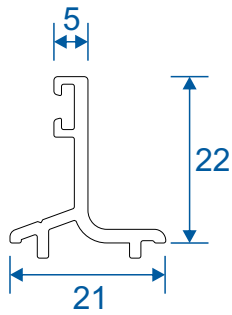

IMP032 - Small Midrail

IMP250 - 90 Degree Corner Post

Beads & Infills

IMP613 - Glazing Bead

VL64 - Glazing Bead

VG12 - External Door Bead

IMP600 - Glazing Bead

VL64 - Glazing Bead

Head

Transom

Base

Example with 190mm cill

Hinged Jambs

Hinge Jamb

Hinge Jamb For Panic Bar

Locking Jamb