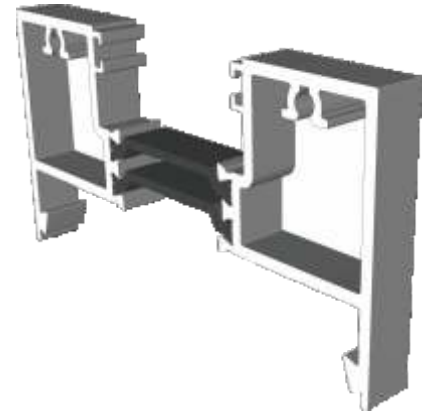

Frame

IMP210 - Pocket Glazing Mullion / Head