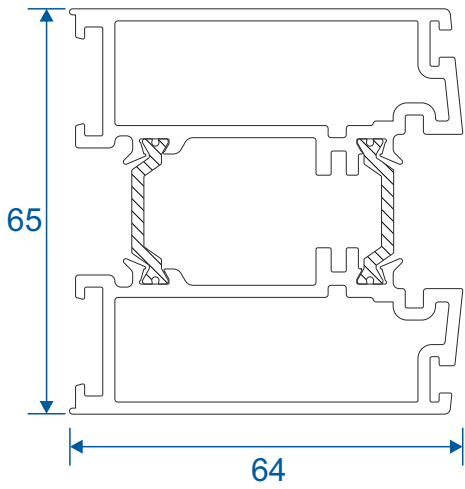

Door Sash

IMP039 - Primary Lock Stile