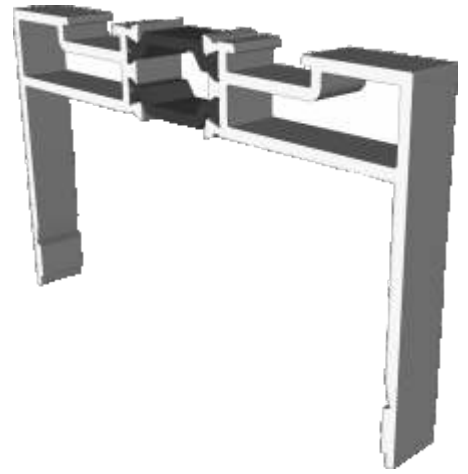

Frame & Transom

IMP010 - Over Head Closer