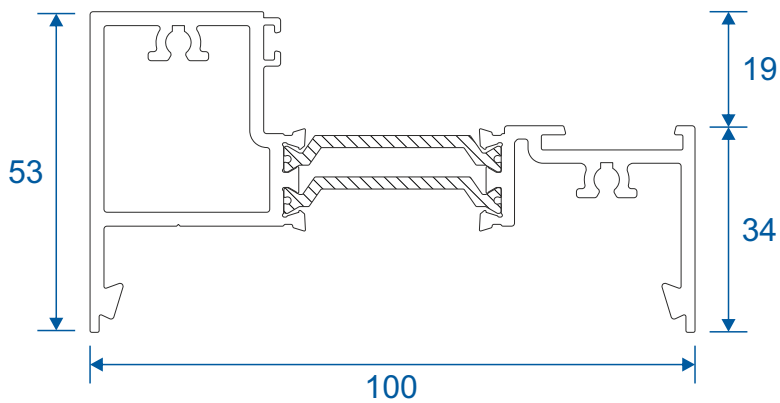

IMP217 - Bead / Pocket Glazed Transom