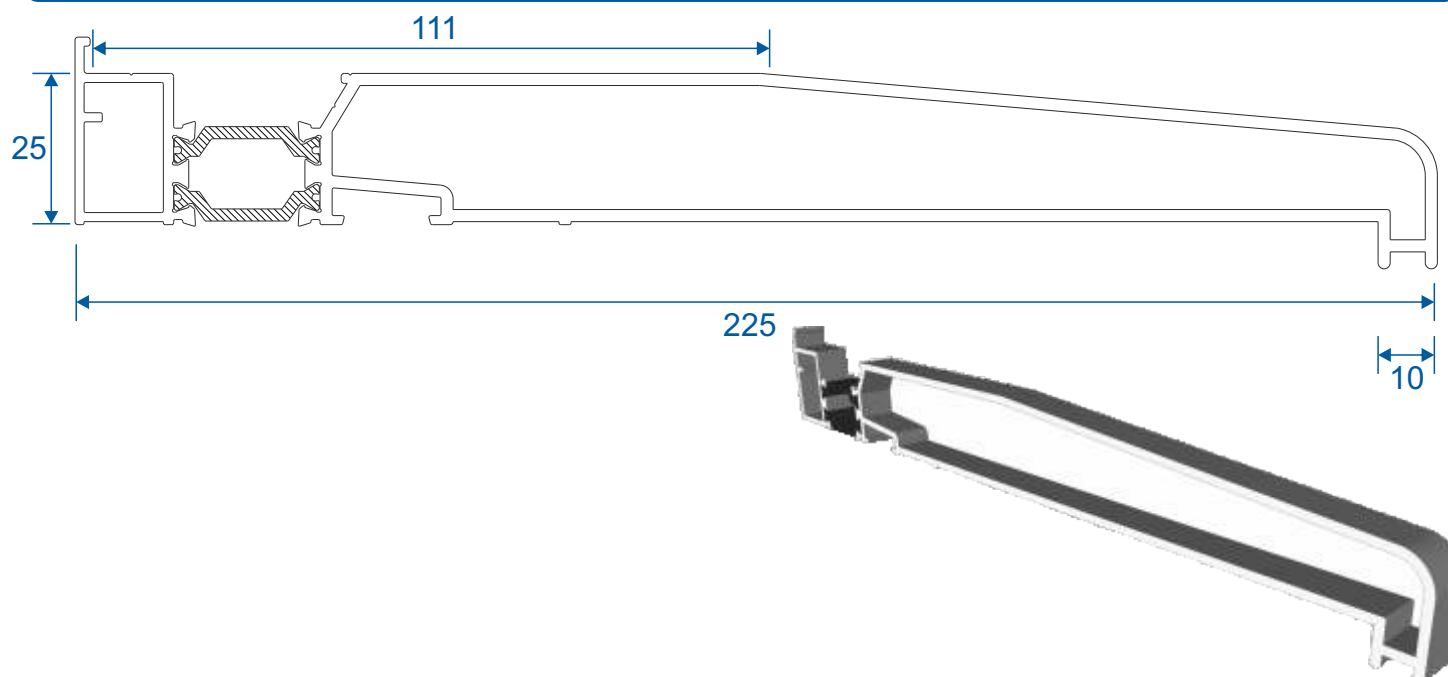

IMP030 - Beaded Screen Transom

Threshold

IMP056 - Drainage Sub-Cill

IMP411 - Low Threshold

Silver Anodized Only

EUD03 - Low Threshold Ramp (Optional)

Silver Anodized Only

Cills

ETC457 - 150mm Cill

ETC458 - 190mm Cill

ETC479 - 225mm Cill

Door Sash

IMP036N - Anti-Finger Trap Stile

IMP037N - Anti-Finger Trap Stile For Push Bar

IMP035 - Anti-Finger Trap Adapter

Door Sash