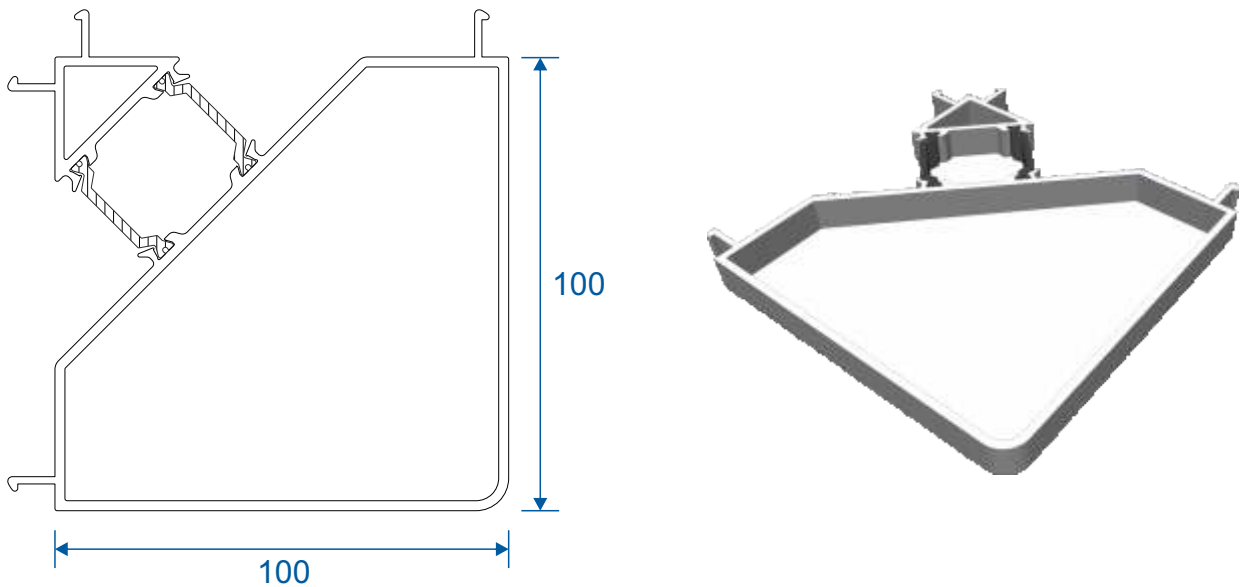

Midrail & Corner Post

IMP034 - Large Midrail

IMP032 - Small Midrail