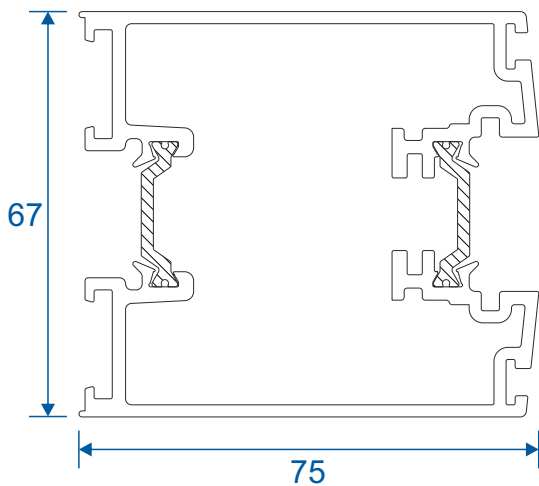

IMP041 - Stile For Concealed Panic Hardware