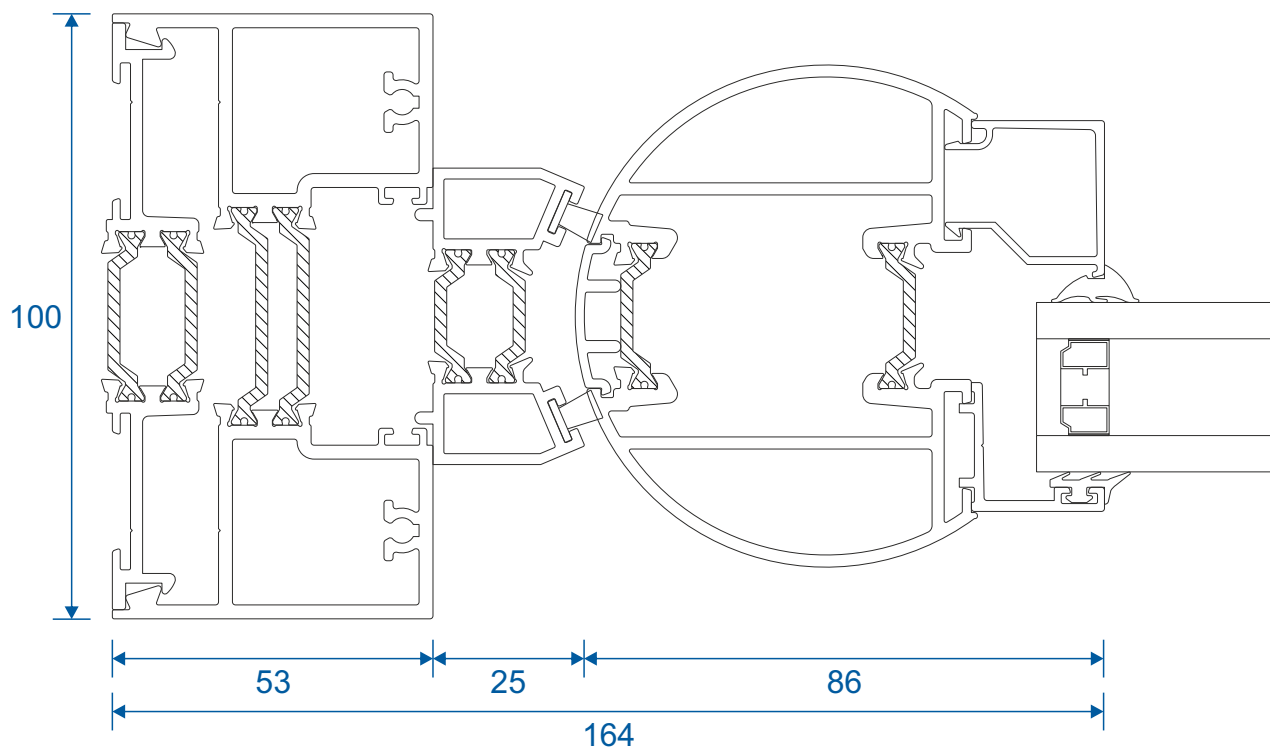

Head

Transom

Base

Example with 190mm cill

Hinged Jambs

Hinge Jamb

Hinge Jamb For Panic Bar

Locking Jamb