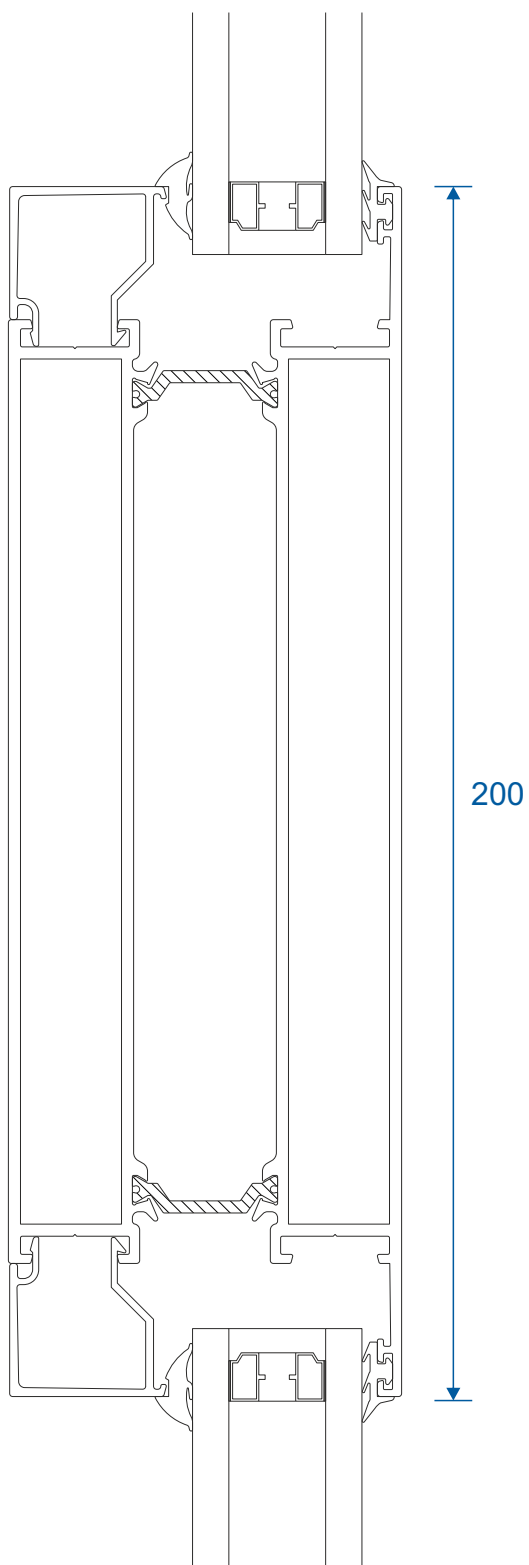

Door Midrail

Midrail