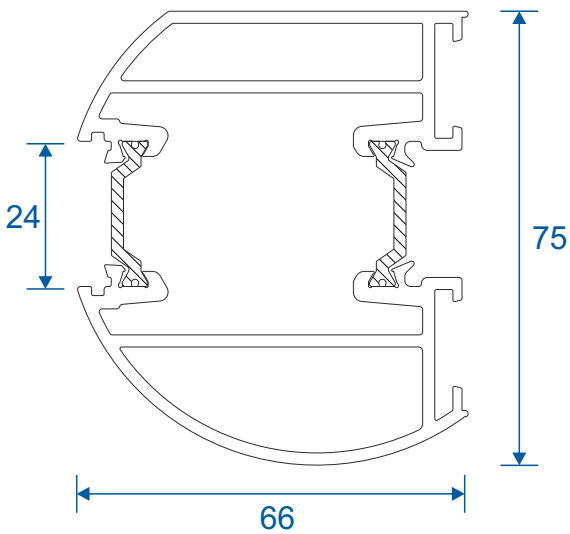

ETC457 - 150mm Cill

ETC458 - 190mm Cill

ETC479 - 225mm Cill

Door Sash

IMP036N - Anti-Finger Trap Stile

IMP037N - Anti-Finger Trap Stile For Push Bar

IMP035 - Anti-Finger Trap Adapter

Door Sash