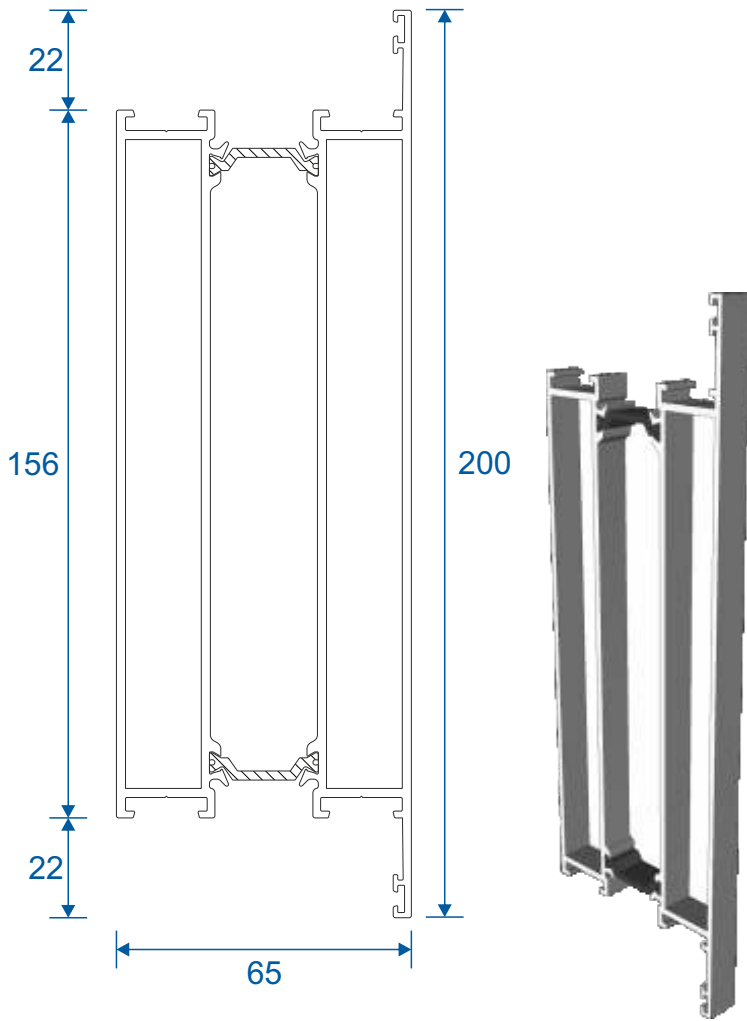

IMP039 - Primary Lock Stile

IMP040 - Secondary Door Stile

IMP041 - Stile For Concealed Panic Hardware

Door Sash

IMP120 - Top Rail

IMP027 - Bottom Rail

Midrail & Corner Post

IMP034 - Large Midrail