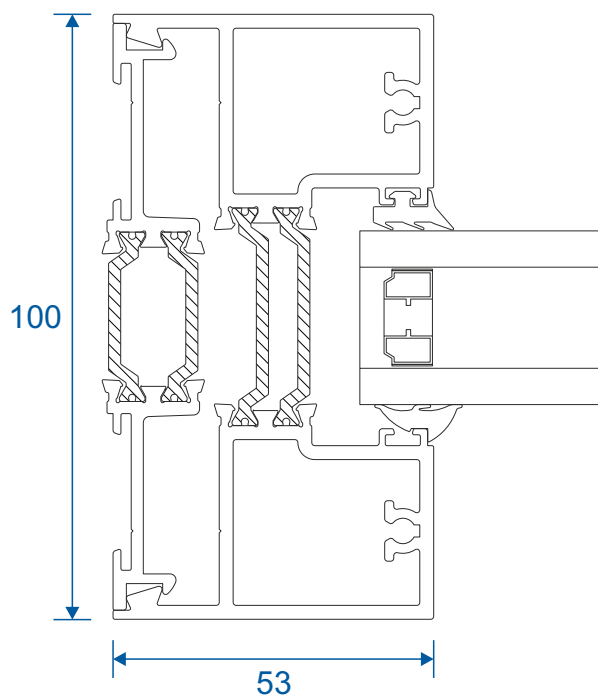

Fixed Screen

Jamb